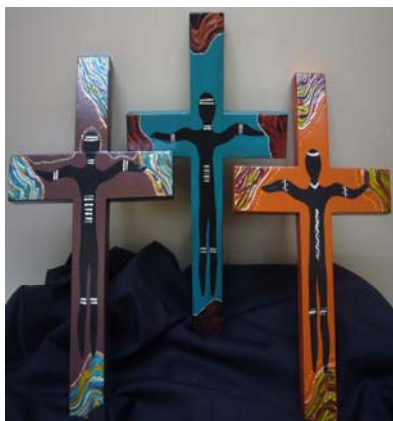

## **ABORIGINAL CROSSES**

**Each cross is individually hand painted with traditional Aboriginal symbols to mark a Man of High Degree.**

**Comes in a variety of colours  
Size 32cm/21cm**

**\$35.00 each plus postage**

## **ABORIGINAL CROSSES**

**A true expression of the artist celebrating her journey of two ways, the Aboriginal way and the church way. The artist uses contemporary and traditional symbols.**

**Also comes in a variety of colours  
Size 32cm/21cm**

## **JESUS IN THE SANDS OF TIME**

**The artist has used sand and ochre from her traditional land.  
Comes in a box frame with a Certificate of Authenticity. A 'ready to hang' true piece of Aboriginal rock art in your home. A Great farewell gift for teachers, school staff or loyal members of your school community.**